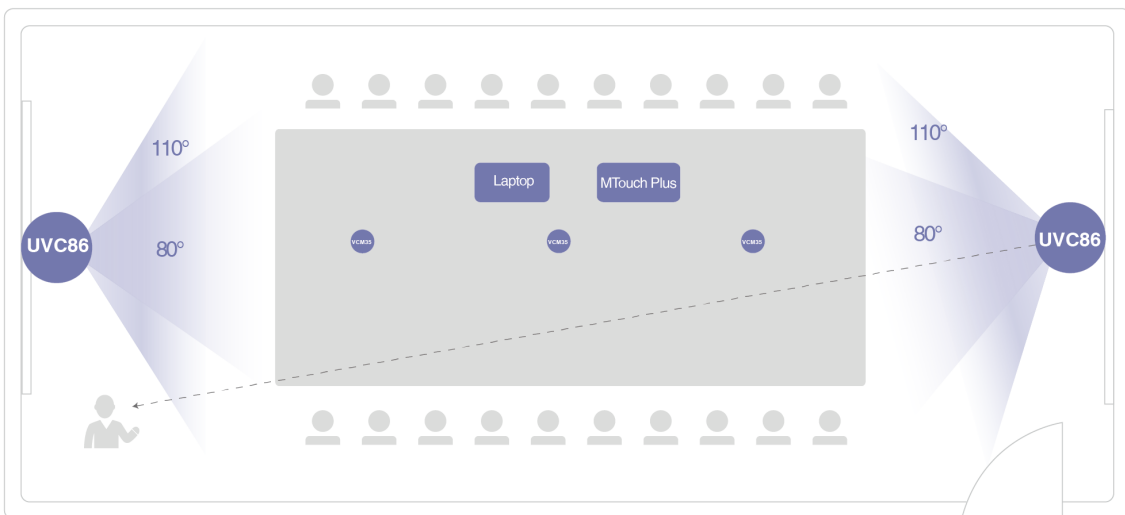

MVC Kit

Meeting Room Type	Model	Kit Contain