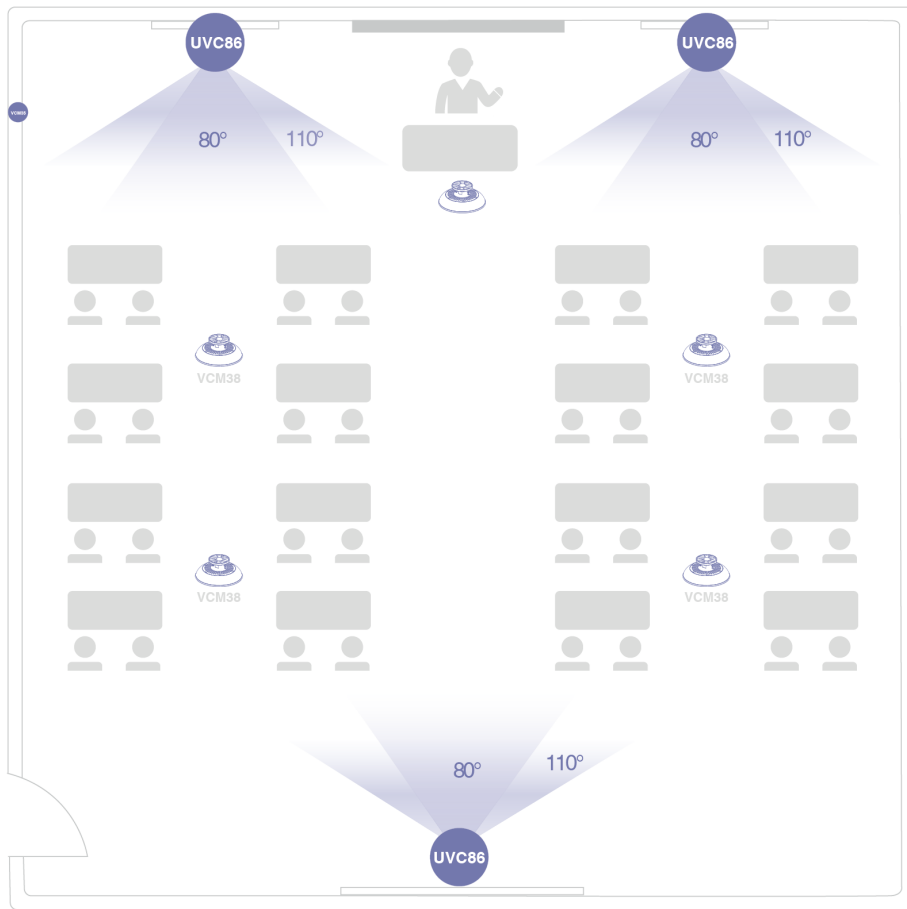

Specifications

Parameter	Description
Package Content	<ul style="list-style-type: none"> · MCore Pro, Gen-3 Mini-PC · MTouch Plus, Gen-3 touch panel · AVHub, audio and video processor · 2 x UVC86 USB PTZ camera · 2 x WPP30 wireless presentation pod · RoomSensor, meeting room sensor
Preload	<ul style="list-style-type: none"> · Windows 11 IoT Enterprise X64 · Windows 11 IoT Enterprise Lisence · Microsoft Teams Rooms App, support Skype for Business on-premise/online and Teams meetings · Yealink RoomConnect
MCore Pro, Gen-3 Mini-PC	<ul style="list-style-type: none"> · 11th Gen Intel® Core i5 · Memory: 8 GB (2 x 4GB) · Storage: 128 GB SSD · 3x HDMI video output with CEC supported · TPM2.0 · Kernel DMA · EDID · Wi-Fi: IEEE 802.11 a/b/g/n/ac/ax · Bluetooth: BT 5.2 · 1 x Yealink MTouch port (RJ45), connect to MTouch Plus / MTouch E2 · 4 x USB 3.0 Type-A · 1 x 10/100/1000M Ethernet port · 1 x Power port · 1 x Security lock slot, Integrated cable management
MTouch Plus	<ul style="list-style-type: none"> · 11.6-inch narrow bezel IPS display · 1920 x 1080 video resolution · Angle between screen and desktop (30° ~ 70°) · Adjustable angle of support frame (50° ~ 180°) · Support wired and wireless (with WPP30) content sharing · Support multi-screen control* · Support third-party screen sharing* · Support external PD power supply to power the sharing device · Support HDMI/USB-C video input · Support desktop placement, desktop fixed, wall-mounted deployment <p>*This feature will be supported in future versions</p>

*This feature will be supported in future versions

Scene Graph in a Conference Room

MVC Kit

Meeting Room Type	Model	Kit Contain
-------------------	-------	-------------

Extra-Large Meeting Room	MVC S90-C5-007	UVC86 AVHub MCore Pro MTouch Plus RoomSensor WPP30 MVC-BYOD-Extender
--------------------------	----------------	--