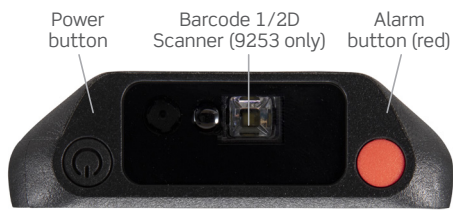

Versity 92 Series

TOP, FRONT, AND BOTTOM

BACK

SIDE (non-scanner and scanner views)

DIMENSIONS: Non-Scanner: 133mm x 66mm x 13.5mm
Scanner: 133mm x 66mm x 20mm