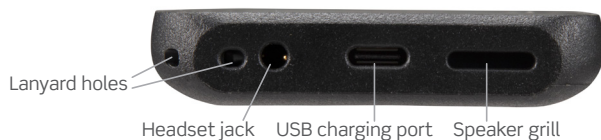

Versity 92 Series

TOP, FRONT, AND BOTTOM

BACK

SIDE (non-scanner and scanner views)

DIMENSIONS: Non-Scanner: 133mm x 66mm x 13.5mm
Scanner: 133mm x 66mm x 20mm