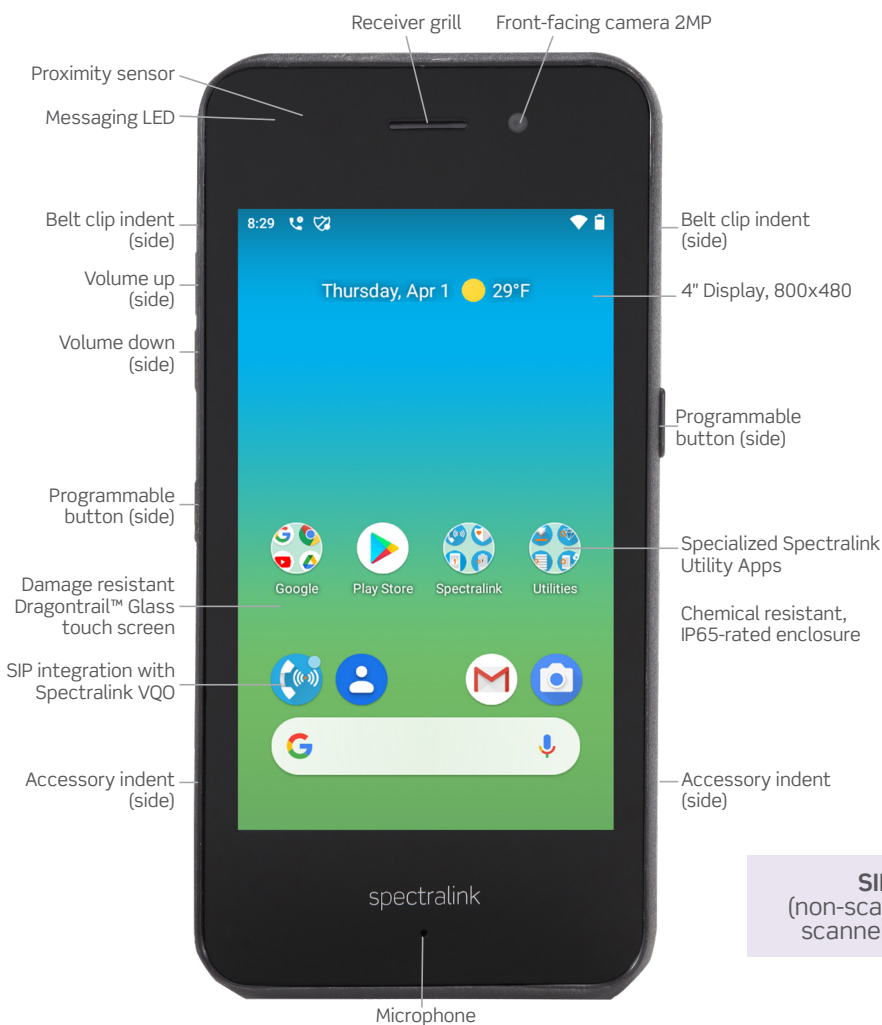

Versity 92 Series

TOP, FRONT, AND BOTTOM

BACK

SIDE (non-scanner and scanner views)

DIMENSIONS: Non-Scanner: 133mm x 66mm x 13.5mm
Scanner: 133mm x 66mm x 20mm